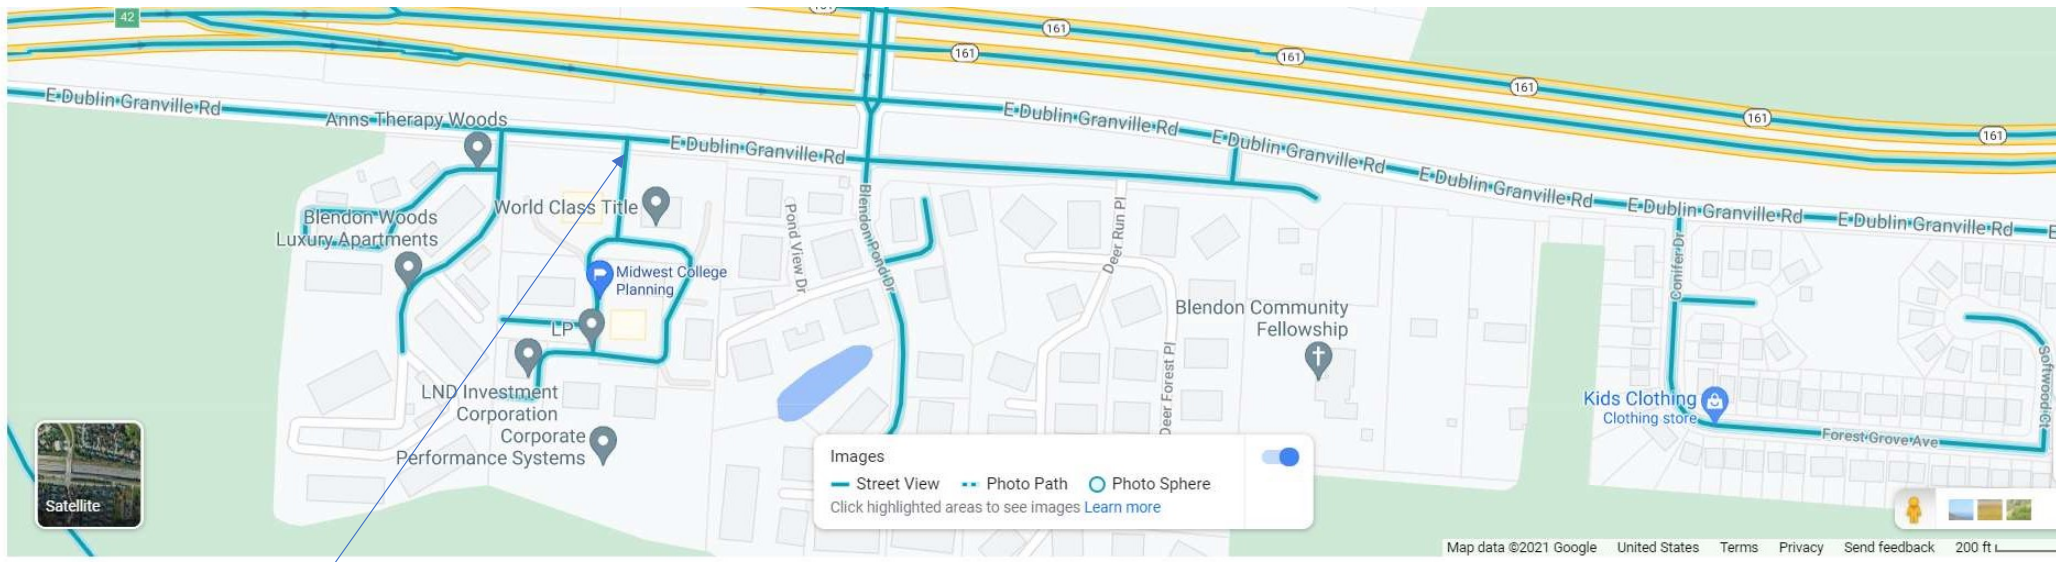

Midwest College Planning
5022-A Pine Creek Dr
Westerville, OH 43081
(614) 230-1208

Midwest College Planning is located in Westerville, OH. From 161 we recommend exiting at Little Turtle Way, head South towards Cherry Bottom Rd (Away from Little Turtle CC). At the intersection of Little Turtle and Cherry Bottom (old 161) make a RIGHT. Make the next LEFT at Pine Creek Drive – you'll see the sign for Blendon View Office Park. As you enter you will see a color block map. Go to the Right and follow the curve around to the back of the center building. Pull into a parking spot and go up a few stairs and come in and take a seat.